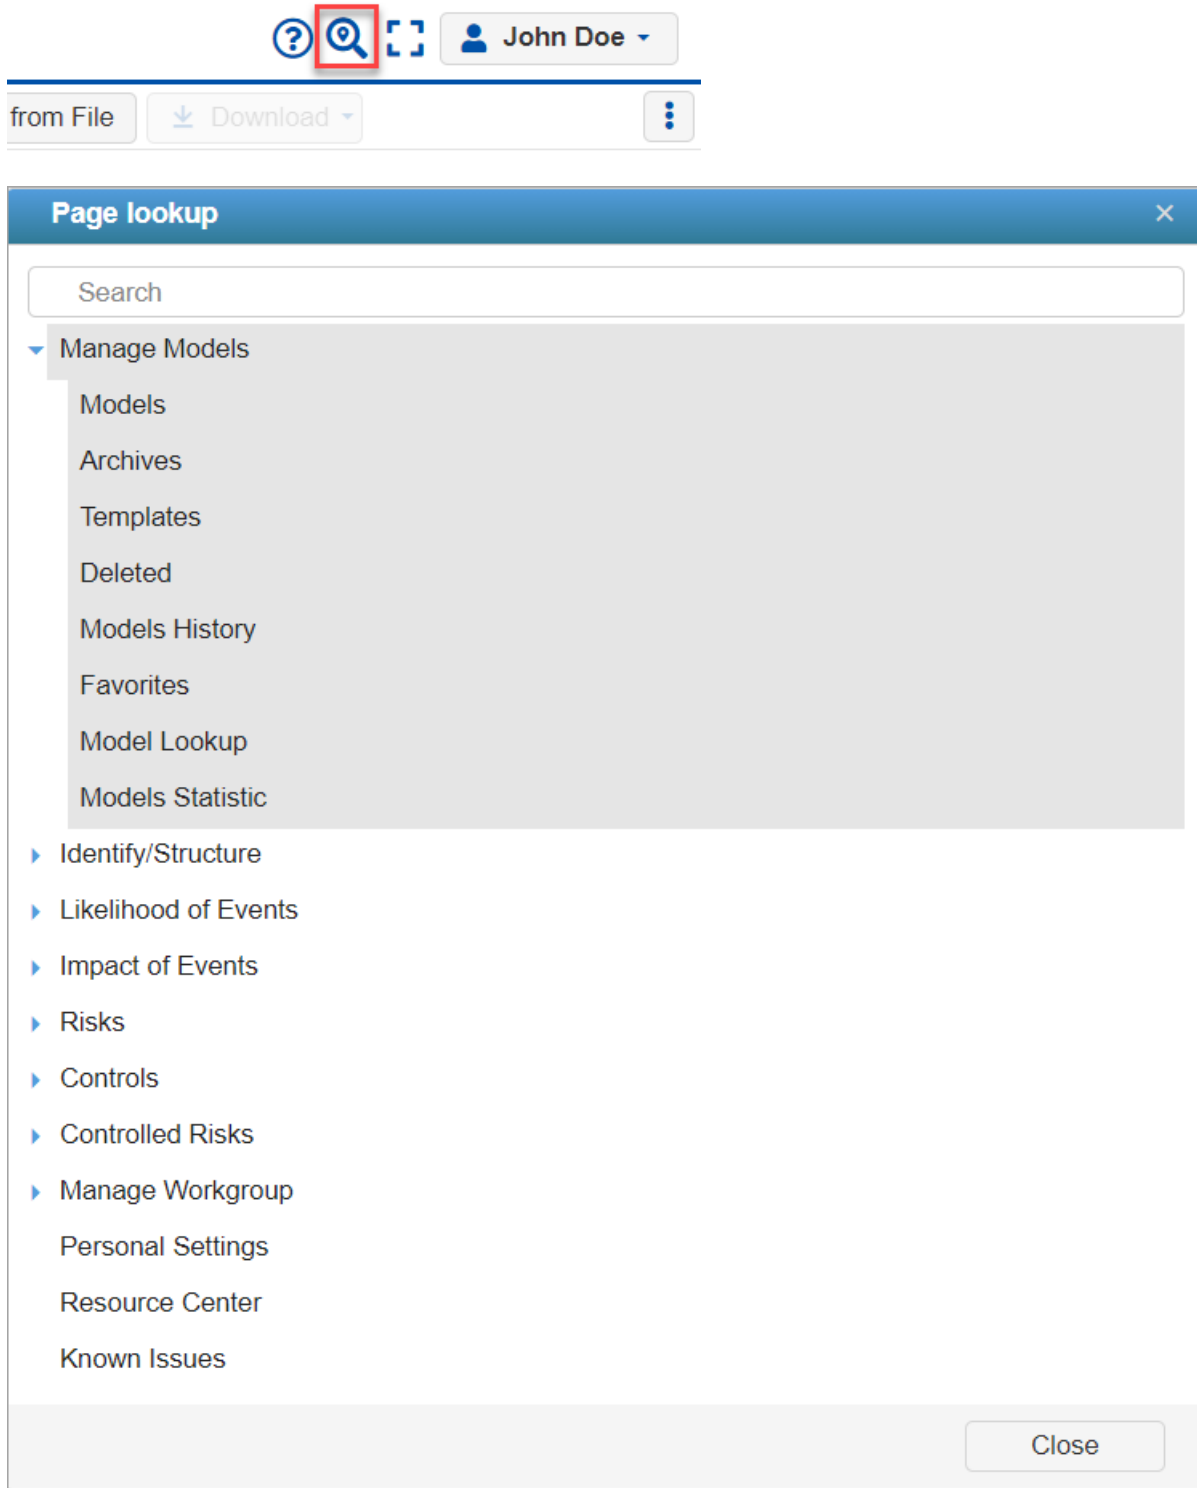

# Page Lookup

The Page Lookup allows you to open a modal that lists all the Riskion pages.

This can be found by clicking the magnifying glass icon at the top right of the page.

You can expand/collapse the menus. You can search for the page name.

Clicking the page name will redirect you to that page.